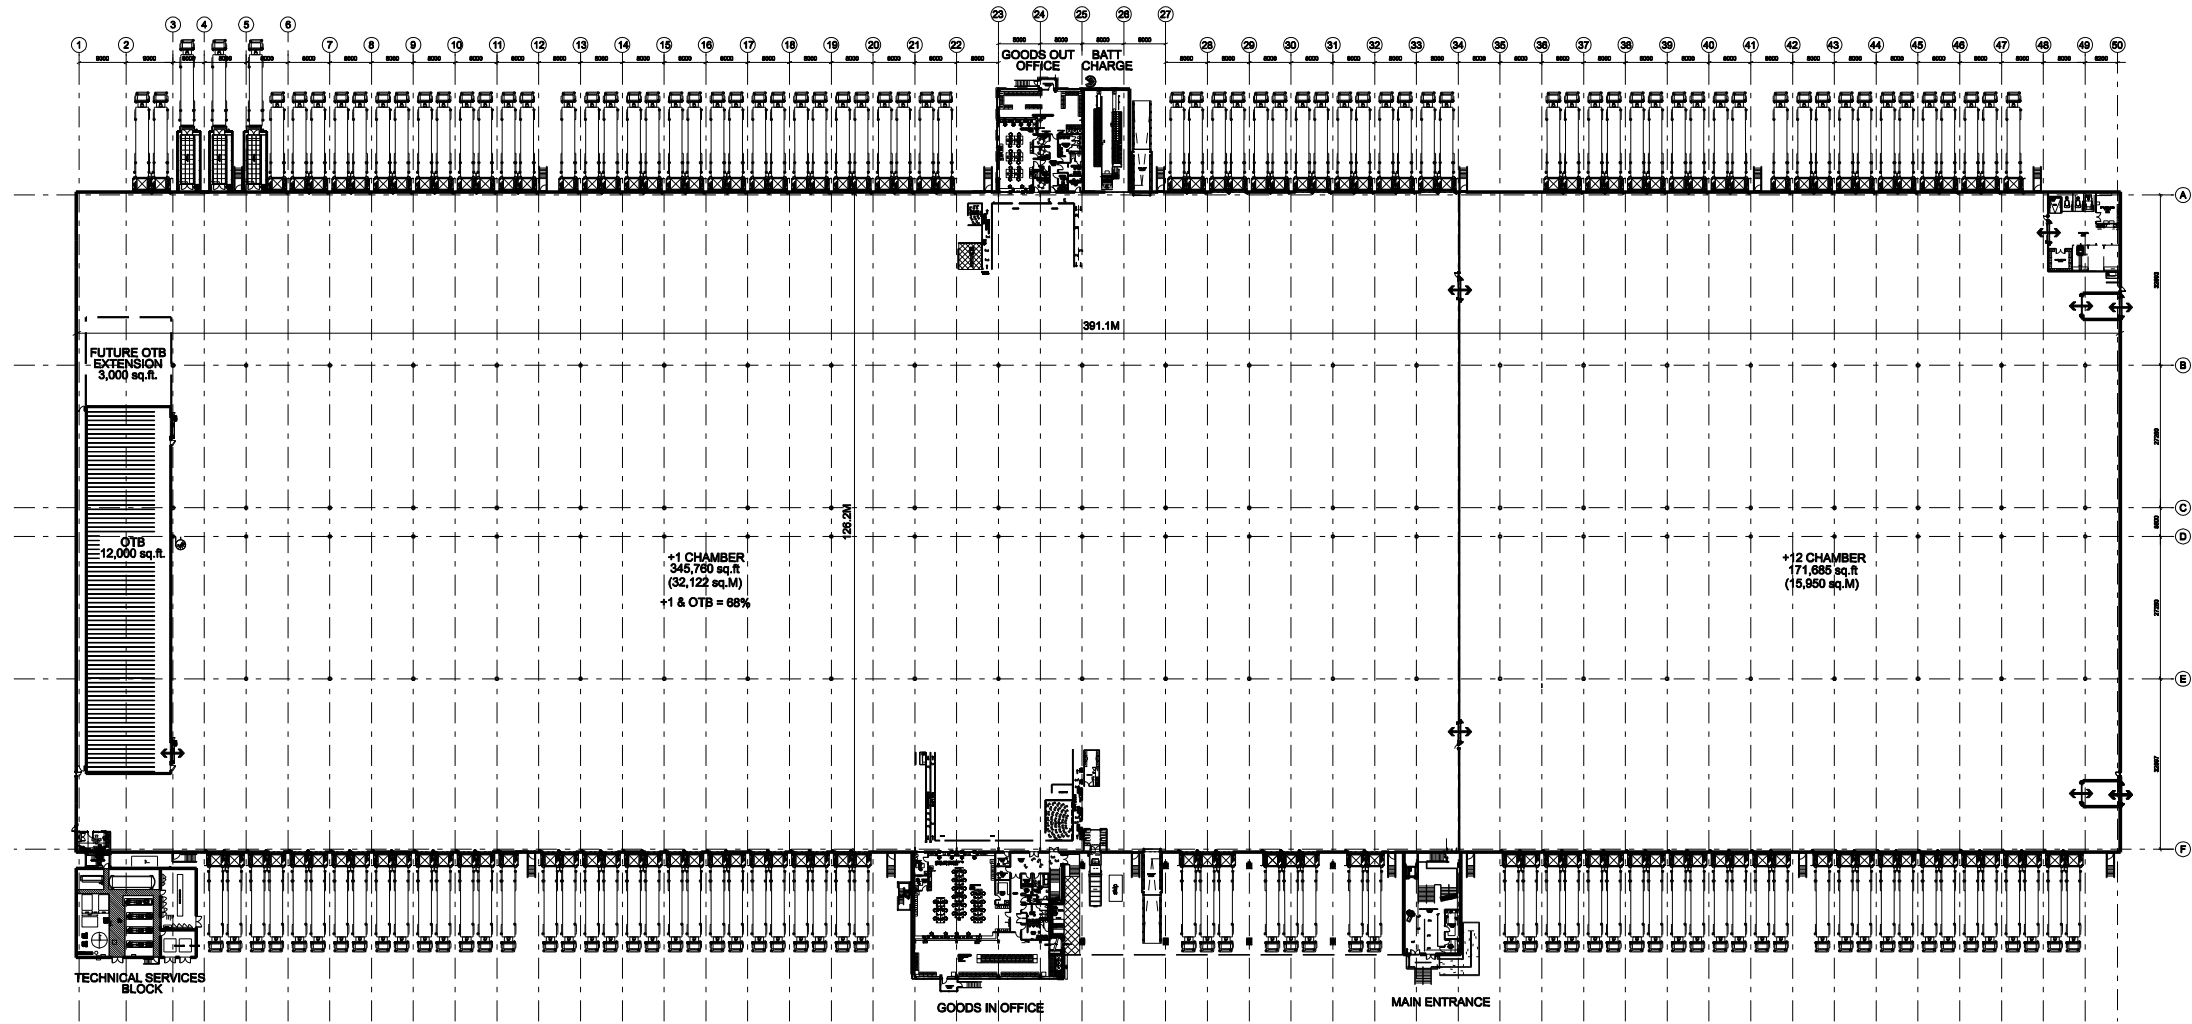

LOCATION PLAN

REVISIONS

CLIENT

Stobart Group

PROJECT TITLE
**PROJECT EAGLE
CHILL DC**

DRAWING TITLE
PHASE 2 WAREHOUSE PLAN

JOB NUMBER	DRAWING NUMBER	REVISION
08011	P05	
DATE	SCALE	DWST
AUG 08	1:500 @ A0	
STATUS	PLANNING	

08011 EAGLE